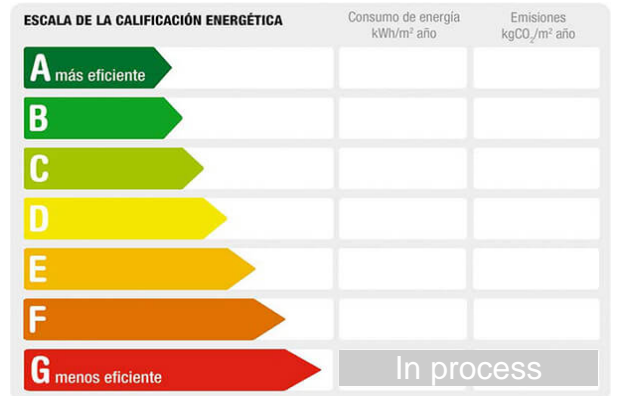

Reference: **3695-CG104**
 Property type: Commercial
 Sale/rent: For rent
 Price: **450 €**
 Condition: Good condition

Town: El Puerto de Santa María
 Province: Cádiz
 Postal code: 11500
 Zone: CREVILLET - PINAR ALTO