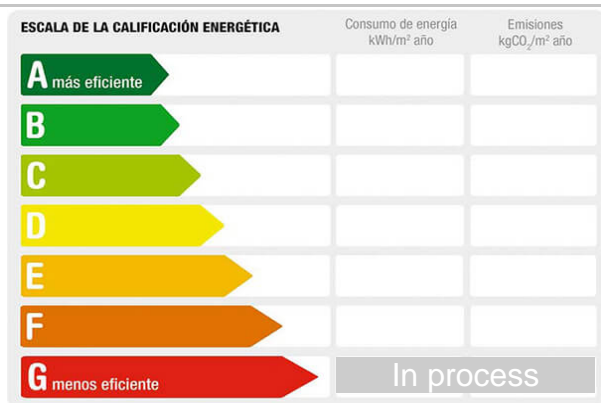

Reference: **3835-PAL1246**
 Property type: Office
 Sale/rent: For rent
 Price: **350 €**
 Condition: Good condition

Floor: 1
 Town: El Puerto de Santa María
 Province: Cádiz
 Postal code: 11500
 Zone: CENTRO CIUDAD