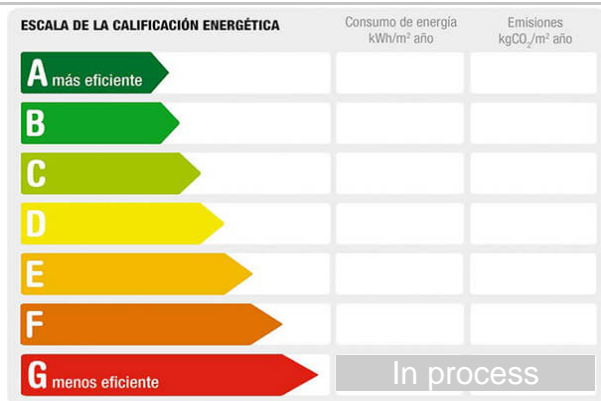

Reference: **4271-ES194**
 Property type: Flat
 Sale/rent: For rent
 Price: **725 €**
 Condition: Good condition

Floor: 1
 Town: El Puerto de Santa María
 Province: Cádiz
 Postal code: 11500
 Zone: CREVILLET